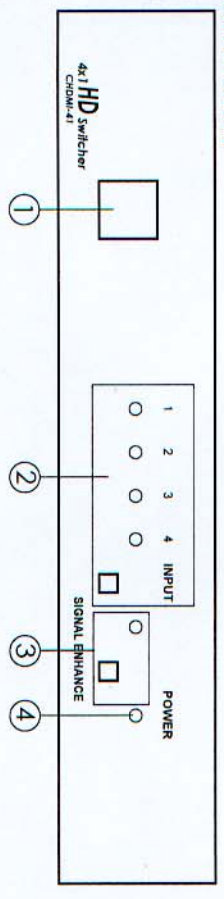

Introduction

Cypress CHDMI-41 is a high performance HDMI switcher with remote control. It allows your various HDMI sources to share one HDTV display. Simply pressing one button to select your desired HDMI source for display on the HDTV.

Features

- HDMI 1.1, HDCP 1.1 and DVI 1.0 compliant.
- Signal Enhancement feature allows you to improve signal quality after long distance transmission.
- LED indicators.
- Ideal for home theater integration.
- Supports high resolution input:
  PC: VGA, SVGA, XGA, SXGA, and UXGA (1600 x 1200) & HDTV: 480i, 576i, 480p, 576p, 720p, 1080i, and 1080p
- Remote control.
- Easy to install and simple to operate.

Operation Controls and Functions

Front Panel

1. **Remote control sensor.**
2. **Input select/indicators:** Press the "INPUT" button repeatedly to switch to your desired input source and the LED will illuminate to indicate which input source is being selected.
3. **Signal Enhancement/Indicator:** Press the "Signal Enhance" button to turn on this feature to improve signal quality after long distance transmission. Press again to turn off. The LED will illuminate when the signal is enhanced.
4. **Power LED Indicator:** The LED will illuminate when the power is connected.