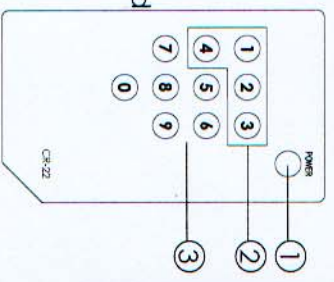

### Front Panel

1. **Remote control sensor.**
2. **Input select/indicators:** Press the "INPUT" button repeatedly to switch to your desired input source and the LED will illuminate to indicate which input source is being selected.
3. **Signal Enhancement/Indicator:** Press the "Signal Enhance" button to turn on this feature to improve signal quality after long distance transmission. Press again to turn off. The LED will illuminate when the signal is enhanced.
4. **Power LED Indicator:** The LED will illuminate when the power is connected.

## Operation Controls and Functions

### Rear Panel

1. **HDMI output:** Connect the HDMI output to the HDMI input of your display using HDMI cable.
2. **HDMI inputs:** Connect your various HDMI sources to each of the HDMI input of the unit using HDMI cables.
3. **Power:** Plug the supplied 5VDC power supply into the unit.
4. **RS232:** 9-pin D-sub female connector for connecting to your other control console for remote control.

### Remote Control

1. **Power:**  
Press the button to turn on/off the unit.
2. **Direct input selector:**  
Press numerical number button to select your desired input source.
3. **Void buttons (No function).** If the button number is greater than the total input number of the unit then the button is of no function.