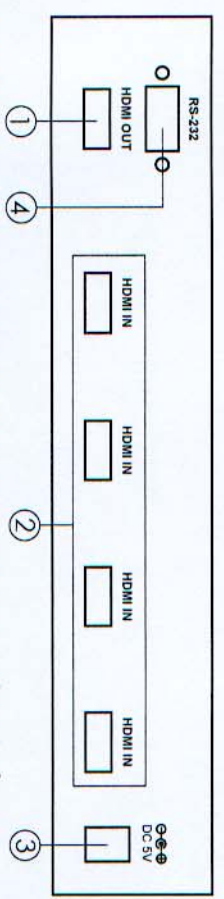

Operation Controls and Functions

Rear Panel

1. **HDMI output:** Connect the HDMI output to the HDMI input of your display using HDMI cable.
2. **HDMI inputs:** Connect your various HDMI sources to each of the HDMI input of the unit using HDMI cables.
3. **Power:** Plug the supplied 5VDC power supply into the unit.
4. **RS232:** 9-pin D-sub female connector for connecting to your other control console for remote control.

Remote Control

1. **Power:**
  Press the button to turn on/off the unit.
2. **Direct input selector:**
  Press numerical number button to select your desired input source.
3. **Void buttons (No function).** If the button number is greater than the total input number of the unit then the button is of no function.