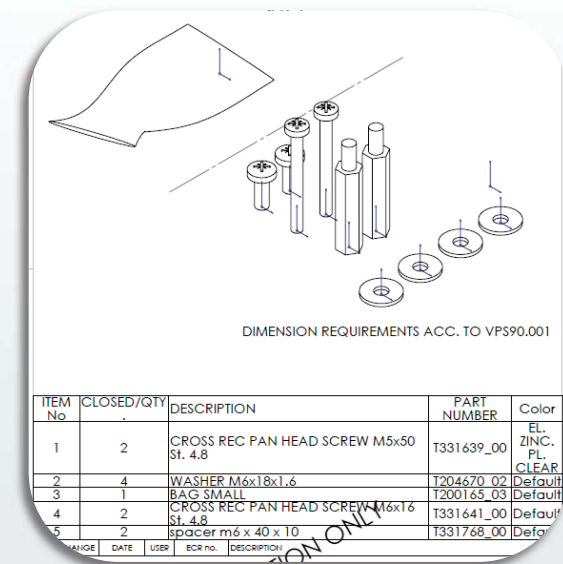

Vogel's THIN 345 + Sony KDL-42W655A

Service kit THIN / WALL (Sony KDL-xxW6xx Series)

- Vogel's article number: **0999039**
- Vogel's article name: '**SERVICE KIT SONY W6**'
- Contains:
 - **2 M6 x 16 bolts**
 - **2 M5 x 50 bolts**
 - **2 M6 x H10 x L40 spacers**
 - **4 M6 washers**
- Available from June 28-06-2013 onwards