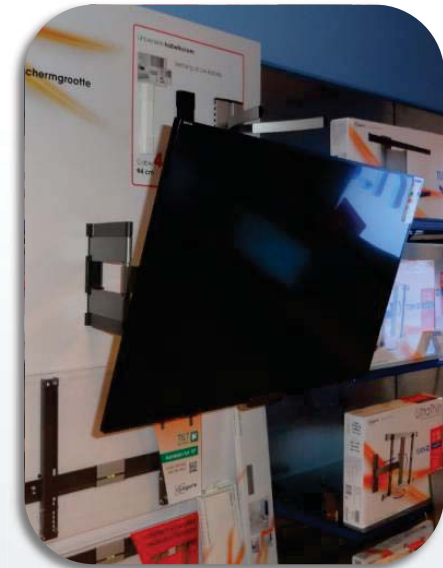

Vogel's THIN 345 + Sony KDL-42W655A